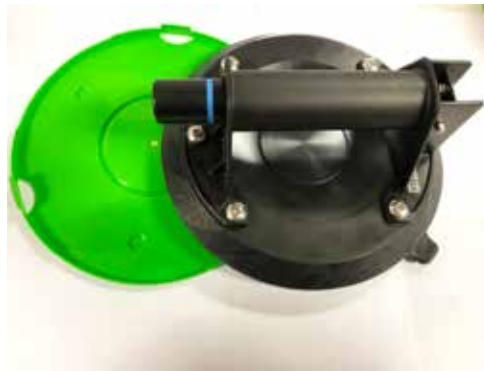

Push Points.

Point Driver 9mm & diamond points 9mm.

Robertson's Glazing Putty: Timber and steel frame 20kg, 10kg, 2kg & 400g

LIFTERS

GS500: 200mm vacuum lifter pump-up action, 56kg lifting capacity with 2 to 1 safety ratio and red safety indicator for faulty or leaking unit. Protective face cover included.